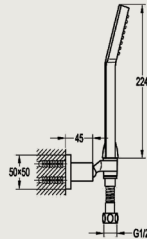

HAND SHOWER SET

PRODUCT ID
FH8859-550

FEATURES

- Material -Brass hander / brass hose/
plastic hand shower
- Finish - Chrome

INCLUDED COMPONENTS

- 1-function plastic handshower
- easy clean shower spray
- universal rotating brass shower holder
- 150cm brass shower hose 1/2"

FLOW RATE: L/MIN

Water pressure	1bar	2bar	3bar	4bar	5bar
Function 1	16.8	24.6	29.4	33.6	36.6

REMARKS

- Plating thickness passes AASS
24H test under lab conditions;

WARRANTY

- ROCELL BATHWARE guarantees all its Chrome plated ranges of hand showers taps for a period of 5 years and accessories 2 years from the date of purchase against defect of work or materials, except for the electronic parts and the internal components such as ceramic cartridges, handworks, headworks and thermostatic cartridges which are guaranteed for a period of 2 years.

TECHNICAL DRAWINGS

Royal Ceramics Lanka PLC.

No.20, R.A. De Mel Mawatha, Colombo 03, Sri Lanka.

☎ 076 6 223 344 ✉ info@rcl.lk 🌐 www.rocell.com

FOLLOW US

** Dimensions of fixtures are nominal and may vary within the range of tolerance. These measurements are subject to change or cancellation. No responsibility is assumed for use of superseded or voided leaflet.